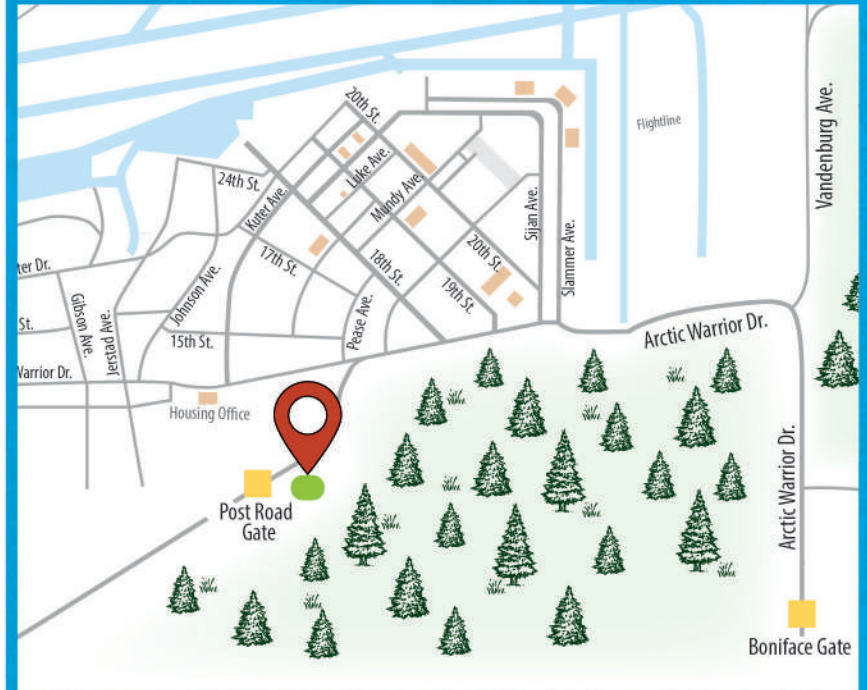

OUTDOOR ADVENTURE GUIDE

Nov '24–April '25

ADVENTURE IS AT YOUR DOORSTEP!

OUTDOOR ADVENTURE PROGRAM

4414 Pease Avenue
Call 907.552.2022 to schedule
For updated ODR hours, please check
JBERLife! magazine
For Custom Trips call 907.552.5418
Located at Eagle Glen Fitness Park

CROSS COUNTRY SKI

BEACH LAKE

Fri 24 Jan, 21 Feb, 21 Mar • 5–8 PM

~~\$49~~ → \$19 • Ages 12+

These groomed trails are located north of Anchorage. After a short car ride from OAP, you'll get the perfect introduction to XC skiing.